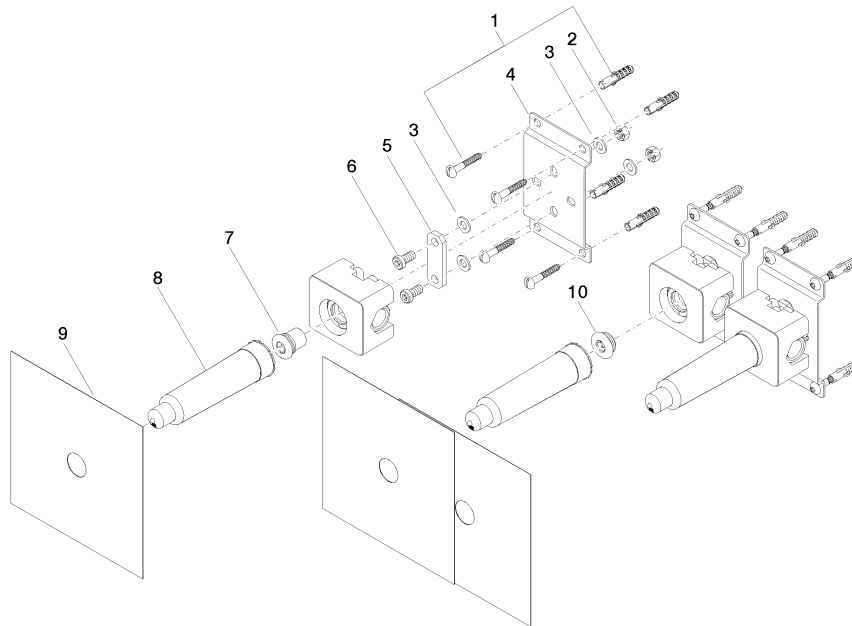

## Concealed wall-mounted mixer variable positioning -

---

35 720 970 90

- red brass, lead-free
- 1/2" connection
- 3x sealing plug 1/2"
- 3x dust cover

#### **Leak protection 1/2" -**

12 010 970 90

- This article is needed 2x.

**Concealed wall-mounted mixer variable positioning -**

35 720 970 90

mm [inches]

		min.	max.
36xxx361-FF	Madison	85 mm[3 3/8"]	145 mm[5 5/8"]
36xxx809/819-FF	Vaia	85 mm[3 3/8"]	145 mm[5 5/8"]
36xxx882/892-FF	Tara	85 mm[3 3/8"]	145 mm[5 5/8"]
36xxx811-FF	CYO	85 mm[3 3/8"]	145 mm[5 5/8"]
36xxx705-FF	CL.1	110 mm[4 3/8"]	150 mm[5 7/8"]
36xxx782-FF	MEM	110 mm[4 3/8"]	150 mm[5 7/8"]

**Certificates**

WRAS\_2211003.

**Concealed wall-mounted mixer variable positioning -**

35 720 970 90

**Spare parts list**

No.	Item Number	Name	Quantity used	Delivery time
1	04 30 31 024 01 90	fixing set	6	2
2	09 23 10 023 90	nut	6	2
3	09 30 11 139 90	disc	12	2
4	09 17 20 104 90	holder	3	2
5	09 30 11 137 90	disc	3	60
6	09 30 30 068 90	screw	6	2
7	04 31 20 037 00 90	plug	1	2
8	04 21 02 173 01 90	cap	3	2
9	04 14 03 072 01 90	gasket kit	3	2
10	04 31 20 006 00 90	plug	2	2